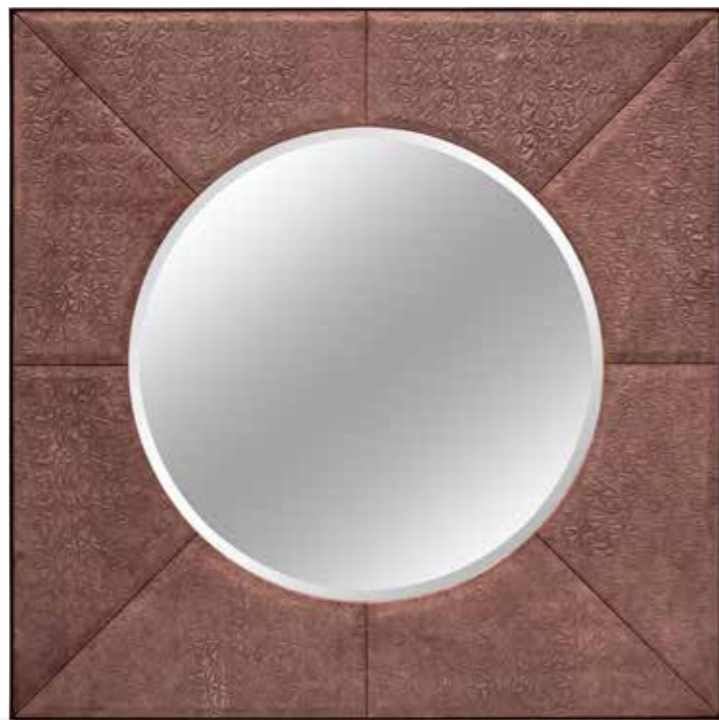

A close-up, low-angle photograph of a chair leg. The leg is covered in a light-colored, woven fabric with a complex, basketweave-like pattern. The leg is framed by a dark, possibly black, material. The chair is positioned on a dark wood floor. The background is a plain, light-colored wall.

TRIBECA

SIMPSONS
LONDON

Tribeca Square Coffee Table

Tribeca Console Table

Tribeca Rectangular Coffee Table

Tribeca Square Coffee Table

Tribeca Side Table

Franklin Mirror - Round

Franklin Mirror - Square

Franklin Mirror - Round

Franklin Mirror - Square

Hudson Mirror

Hudson Mirror - Round

Hudson Mirror - Round

Hudson Mirror

Harvard Cocktail Cabinet