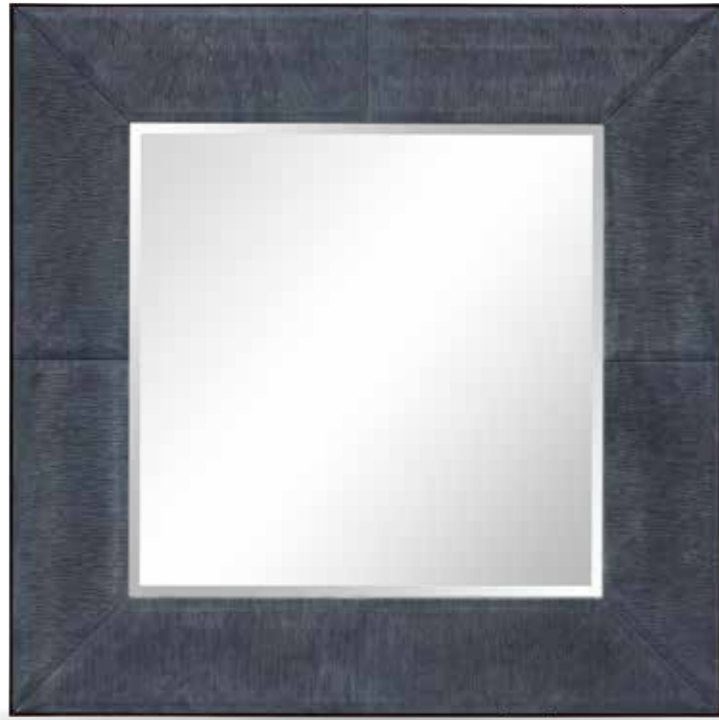

A close-up, low-angle photograph of a chair leg. The leg is covered in a light-colored, woven fabric with a complex, basketweave-like pattern. The leg is framed by a dark, possibly black, material. The chair is positioned on a dark wood floor. The background is a plain, light-colored wall.

TRIBECA

SIMPSONS
LONDON

Tribeca Square Coffee Table

Tribeca Console Table

Tribeca Rectangular Coffee Table

Tribeca Square Coffee Table

Tribeca Side Table

Franklin Mirror - Round

Franklin Mirror - Square

Franklin Mirror - Round

Franklin Mirror - Square

Hudson Mirror

Hudson Mirror - Round

Hudson Mirror - Round

Hudson Mirror

Harvard Cocktail Cabinet

Available in 3 sizes
120x90 cm
100x70 cm
80x50 cm

Brooklyn Mirror - Round

Available in 4 sizes
120 cm dia
100 cm dia
80 cm dia
60 cm dia

Brooklyn Mirror - Square

Available in 4 sizes
120x120 cm
100x100 cm
80x80 cm
60x60 cm