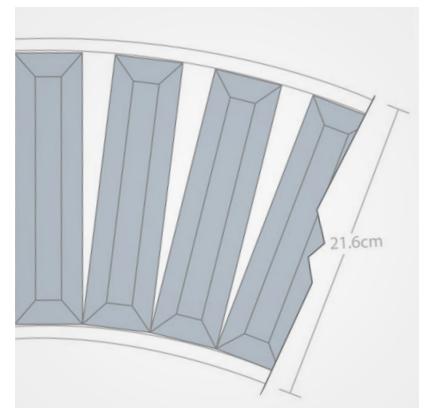

## R O U N D T I F F A N Y

STANDARD DIAMETER 100CM

BESPOKE SIZES AVAILABLE

SIMPSONS, G2 DESIGN CENTRE EAST, CHELSEA HARBOUR, LONDON SW10 OXF

+44(0)207 352 0397 | [SIMPSONSLONDON.COM](http://SIMPSONSLONDON.COM)