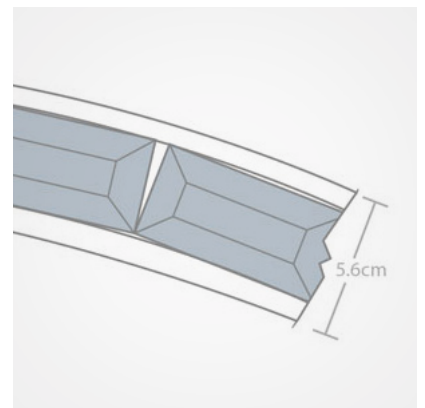

SIMPSONS

L O N D O N

R O U N D C H A R L E S T O N T I F F A N Y

STANDARD DIAMETER 102CM

BESPOKE SIZES AVAILABLE

SIMPSONS, G2 DESIGN CENTRE EAST, CHELSEA HARBOUR, LONDON SW10 OXF

+44(0)207 352 0397 | SIMPSONSLONDON.COM