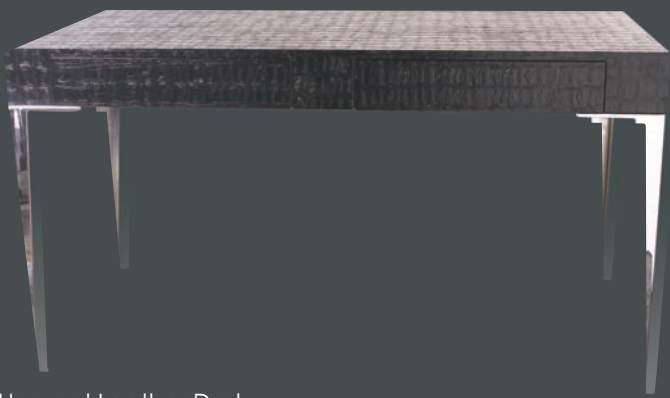

Harvard Leather Desk